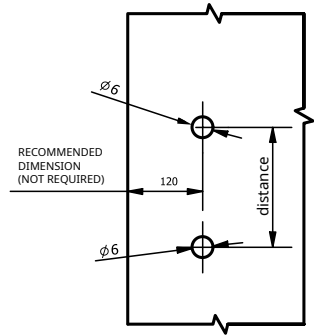

MOUNTING HAND GRIPS LONG

Industry Squelette, Rocksor, Tyčinka Ø20

PREPARATION
FOR WOODEN DOOR

ONE-SIDE MOUNTING

DOUBLE SIDE MOUNTING

PREPARATION
FRO WOODEN DOOR
ONE-SIDE MOUNTING TO BLIND HOLE

ONE-SIDE MOUNTING

PREPARATION
FOR GLASS DOOR

ONE-SIDE MOUNTING

DOUBLE SIDE MOUNTING