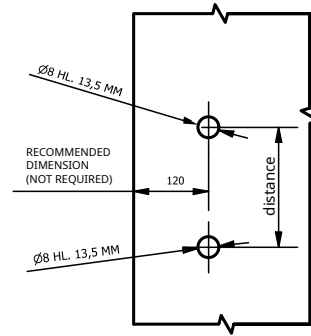

MOUNTING HAND GRIPS LONG

Industry Squelette, Rocksor, Tyčinka Ø20

PREPARATION
FOR WOODEN DOOR

ONE-SIDE MOUNTING

DOUBLE SIDE MOUNTING

PREPARATION
FRO WOODEN DOOR
ONE-SIDE MOUNTING TO BLIND HOLE

ONE-SIDE MOUNTING

PREPARATION
FOR GLASS DOOR

ONE-SIDE MOUNTING

DOUBLE SIDE MOUNTING