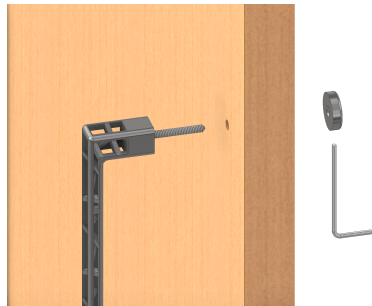

MOUNTING HAND GRIPS LONG

Industry Squelette, Rocksor, Tyčinka Ø20

PREPARATION
FOR WOODEN DOOR

ONE-SIDE MOUNTING

DOUBLE SIDE MOUNTING

PREPARATION
FRO WOODEN DOOR
ONE-SIDE MOUNTING TO BLIND HOLE

ONE-SIDE MOUNTING

PREPARATION
FOR GLASS DOOR

ONE-SIDE MOUNTING

DOUBLE SIDE MOUNTING