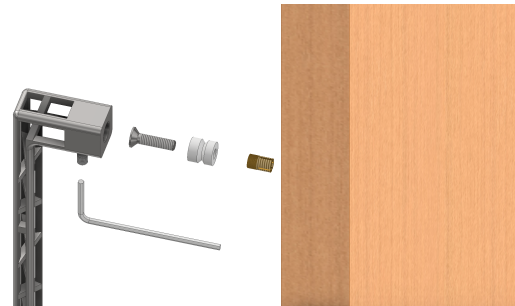

MOUNTING HAND GRIPS LONG

Industry Squelette, Rocksor, Tyčinka Ø20

PREPARATION
FOR WOODEN DOOR

ONE-SIDE MOUNTING

DOUBLE SIDE MOUNTING

PREPARATION
FRO WOODEN DOOR
ONE-SIDE MOUNTING TO BLIND HOLE

ONE-SIDE MOUNTING

PREPARATION
FOR GLASS DOOR

ONE-SIDE MOUNTING

DOUBLE SIDE MOUNTING