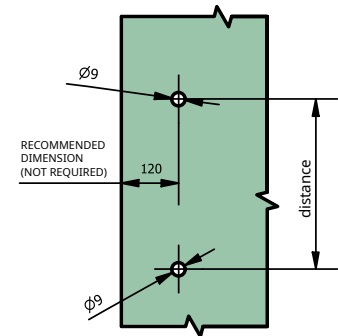

MOUNTING HAND GRIPS LONG

Industry Squelette, Rocksor, Tyčinka Ø20

PREPARATION
FOR WOODEN DOOR

ONE-SIDE MOUNTING

DOUBLE SIDE MOUNTING

PREPARATION
FRO WOODEN DOOR
ONE-SIDE MOUNTING TO BLIND HOLE

ONE-SIDE MOUNTING

PREPARATION
FOR GLASS DOOR

ONE-SIDE MOUNTING

DOUBLE SIDE MOUNTING