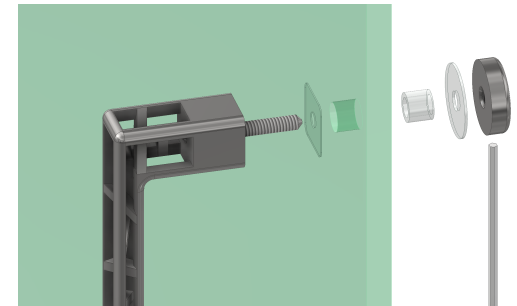

MOUNTING HAND GRIPS LONG

Industry Squelette, Rocksor, Tyčinka Ø20

PREPARATION
FOR WOODEN DOOR

ONE-SIDE MOUNTING

DOUBLE SIDE MOUNTING

PREPARATION
FRO WOODEN DOOR
ONE-SIDE MOUNTING TO BLIND HOLE

ONE-SIDE MOUNTING

PREPARATION
FOR GLASS DOOR

ONE-SIDE MOUNTING

DOUBLE SIDE MOUNTING