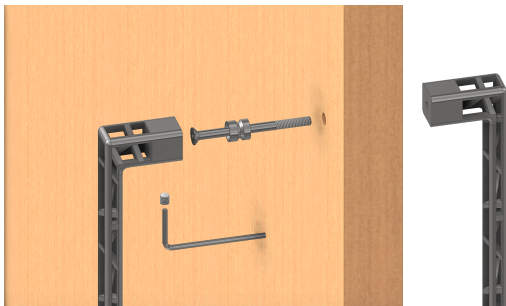

MOUNTING HAND GRIPS LONG

Industry Squelette, Rocksor, Tyčinka Ø20

PREPARATION
FOR WOODEN DOOR

ONE-SIDE MOUNTING

DOUBLE SIDE MOUNTING

PREPARATION
FRO WOODEN DOOR
ONE-SIDE MOUNTING TO BLIND HOLE

ONE-SIDE MOUNTING

PREPARATION
FOR GLASS DOOR

ONE-SIDE MOUNTING

DOUBLE SIDE MOUNTING